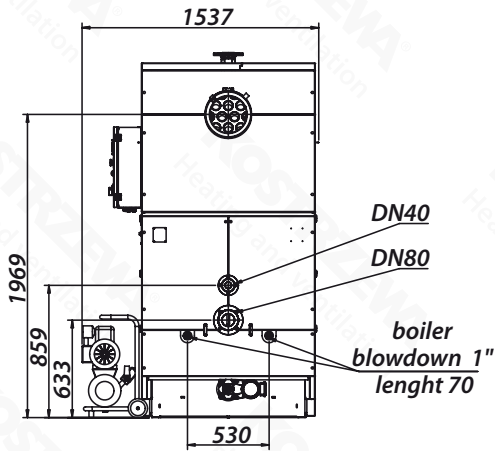

Dimensions - EEI PELLETS MATIC 300

boiler pneumatic cleaning
blowdown 1 1/2"

MIN. 4100