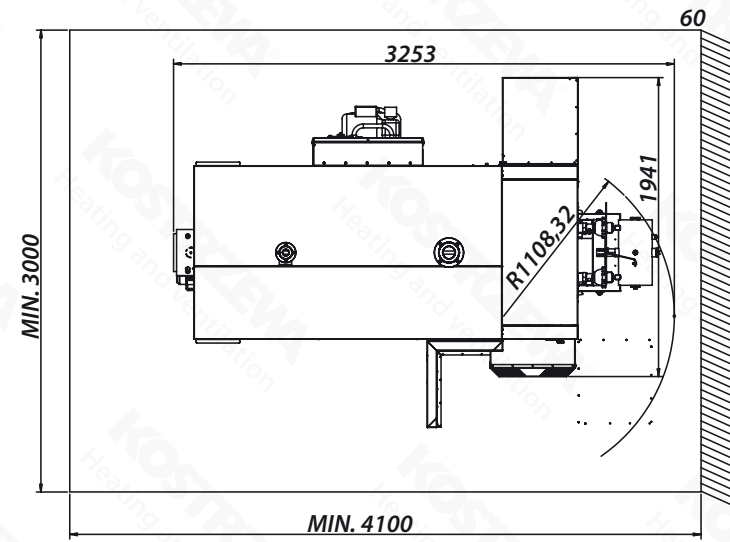

Dimensions - EEI PELLETS MATIC 300

boiler pneumatic cleaning
blowdown 1 1/2"

MIN. 4100