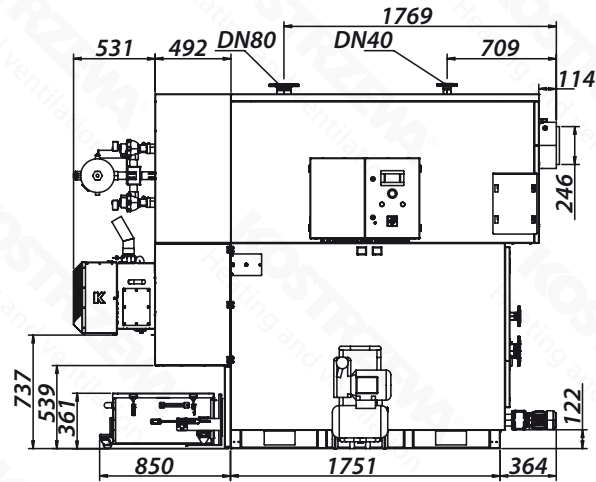

Dimensions - EEI PELLETS MATIC 300

boiler pneumatic cleaning
blowdown 1 1/2"

MIN. 4100