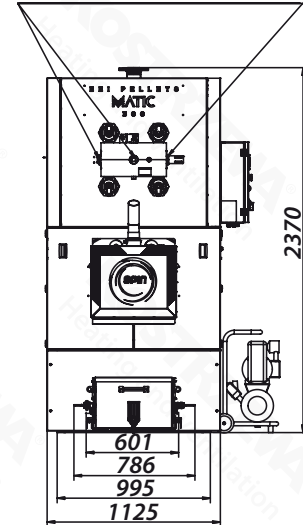

Dimensions - EEI PELLETS MATIC 300

boiler pneumatic cleaning
blowdown 1 1/2"

MIN. 4100