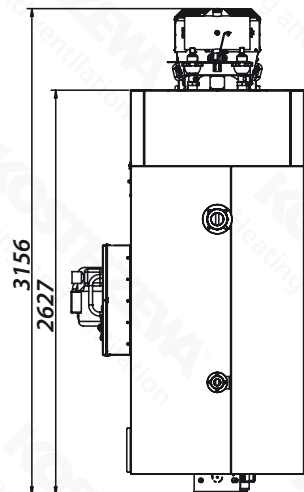

Dimensions - EEI PELLETS MATIC 300

boiler pneumatic cleaning
blowdown 1 1/2"

MIN. 4100